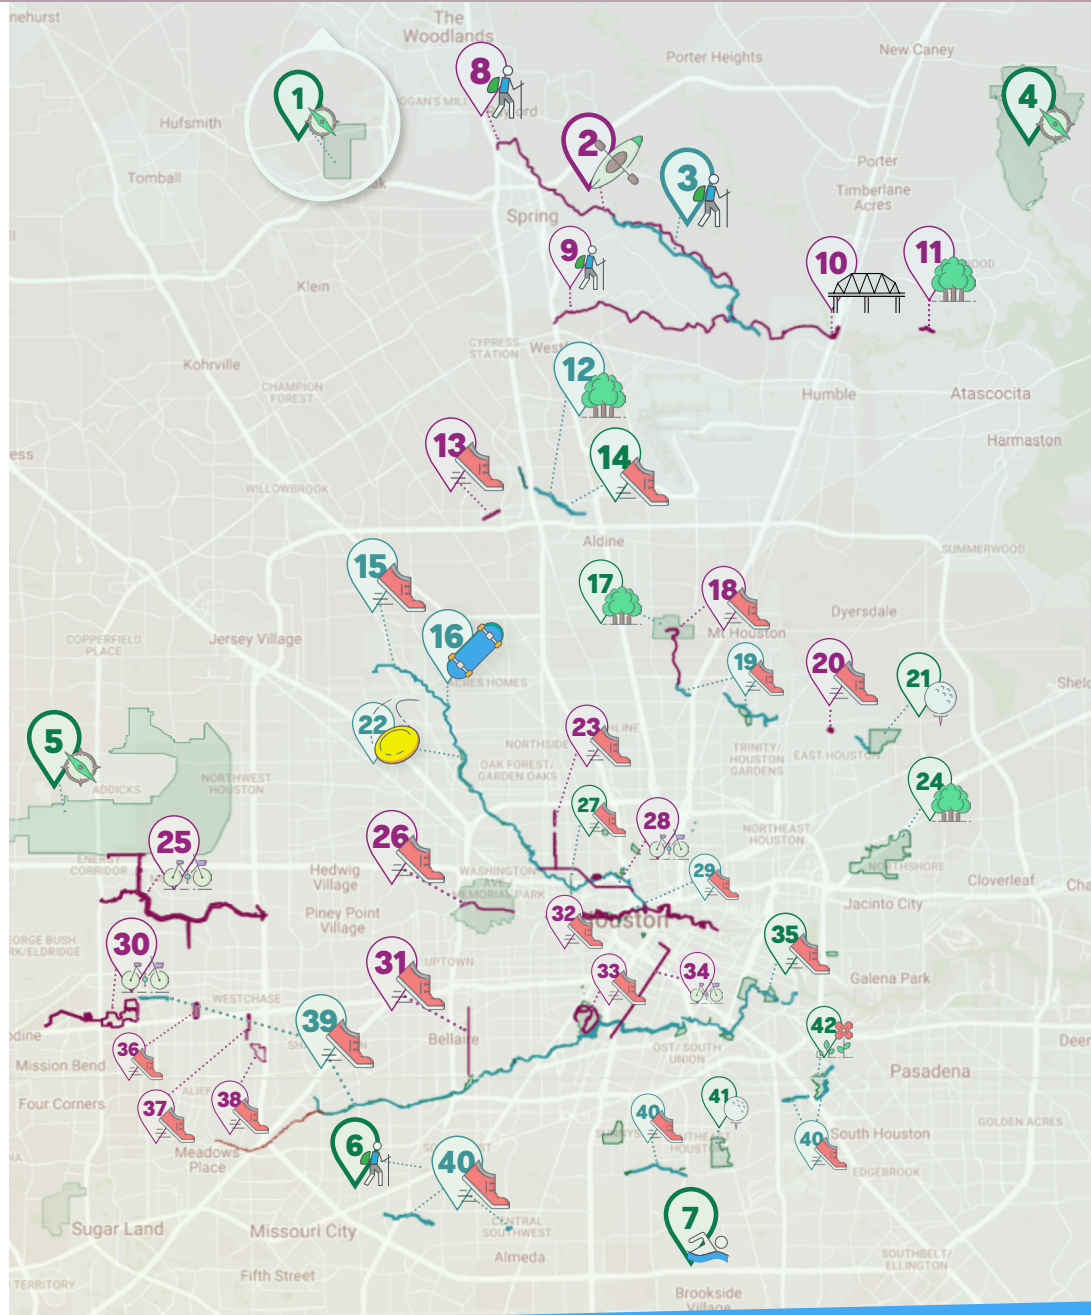

41 Law Park & Golf Course
302 Acres • Sims Bayou

2 Pundt Park Canoe Launch
4129 Spring Creek Dr • Spring

Launch your canoe from this 380-acre park along Spring Creek or fish for bass in the 2 lakes. Visit www.hcp4.net to submit canoe reservation.

4 Lake Houston Wilderness Park
25840 FM 1485 • New Caney

6 Willow Waterhole Greenspace
5201 S Willow Dr • Houston

290 acres of greenway, used for wildlife conservation & passive recreation, with trails, native plants, and gazebos. Located in the Westbury area.

8 US 59 to I-45 Trail
16 mi • Spring Creek

9 Spring Creek to Hardy Trail
7.6 mi • Cypress Creek

10 Bevil Jarrel Memorial Bridge
Pedestrian Bridge • Kingwood

12 Greens Bayou Greenway
3.4 mi • Greenspoint

14 Tom Wussow Park
11 acres • Greens Bayou

16 Watonga Skatepark
12,070 Sq.Ft. • Oak Forest

18 Briarwick to Heith-Weiss
1.6 mi • Halls Bayou

20 Lake Forest Park Trails
4 mi • Halls Bayou

22 TC Jester Disc Golf Course
21 Holes • Oak Forest

24 Herman Brown Park
902 Acres • Northshore

26 Memorial Park & Trail
1.8 mi • Memorial Drive

28 Heights Hike & Bike Trail
3.2 mi • Houston Heights

30 Fiorenza Hike & Bike Trail
2 mi • Westchase

32 Buffalo Bayou Trail
9 mi • Houston Inner Loop

34 Columbia Tap Rail Trail
3.7 mi • EaDo @ Third Ward

36 Mike Dricoll Park & Trail
1.3 mi • Brays Bayou

38 Arthur Storey Park & Trail
2 mi • Brays Bayou

40 Sims Bayou Greenway
6.8 mi • Sims Bayou

42 Glenbrook Park
151 Acres • Sims Bayou

REALTOR®

Drew Platt

713.962.8319 • drew@drewplatt.com

BOULEVARD
REALTY®